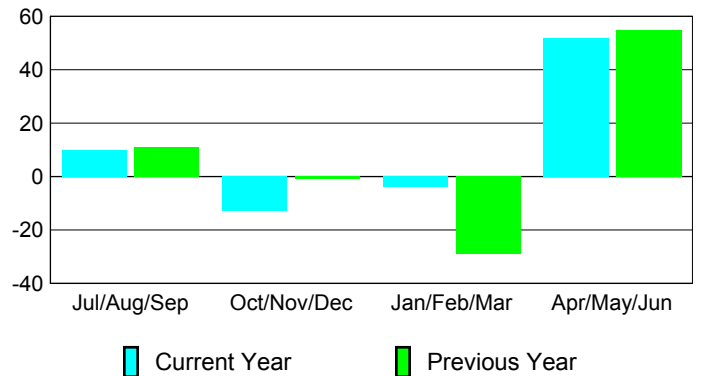

**Membership Results
2009-2010**

**Membership
2008-2009**

Month	Net Memb Goal	Actual New Memb	Actual Dropped Memb	Gain/Loss of Memb	Gain/Loss of Memb
Jul/Aug/Sep	37	44	-34	10	11
Oct/Nov/Dec	28	32	-45	-13	-1
Jan/Feb/Mar	5	17	-21	-4	-29
Apr/May/Jun	56	99	-47	52	55
Totals	126	192	-147	45	36

Membership Results 2009-2010

Goal, New, Dropped, Gain/Loss

Comparison of Membership Gain/Loss

Current Year Compared to the Previous Year

Gender Comparison 2009-2010