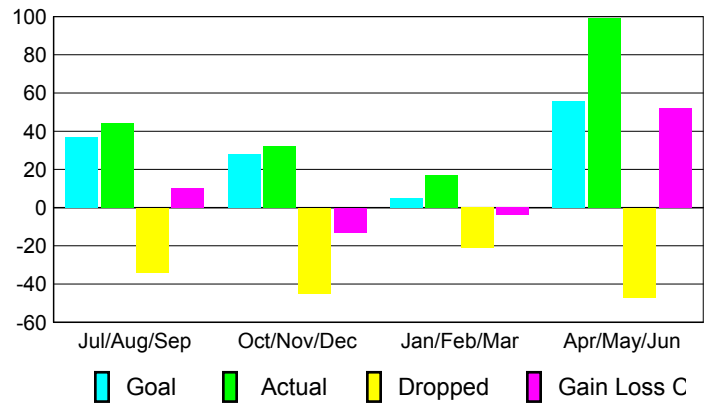

Membership Results 2009-2010

Goal, New, Dropped, Gain/Loss