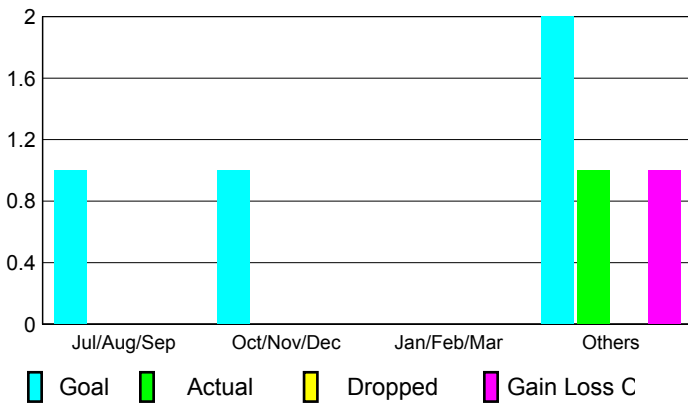

2009-2010 GMT Quarterly Report for District (or Undistricted) **District LD 7**

GMT: **Mr. Edisson Karnopp**

Location: **BRAZIL**

GMT CA: **3**

CLUBS

**Club Results
2009-2010**

**Clubs
2008-2009**

Month	New Club Goal	Actual New Clubs	Actual Dropped Clubs	Gain/Loss of Clubs	Gain/Loss of Clubs
Jul/Aug/Sep	1	0	0	0	0
Oct/Nov/Dec	1	0	0	0	0
Jan/Feb/Mar	0	0	0	0	0
Apr/May/Jun	2	1	0	1	1
Totals	4	1	0	1	1

Club Results 2009-2010

Goal, New, Dropped, Gain/Loss

Comparison of Club Gain/Loss

Current Year Compared to the Previous Year

YTD Status Quo Clubs 2009-2010

Status Quo Clubs Compared to Status Quo Members

MEMBERSHIP